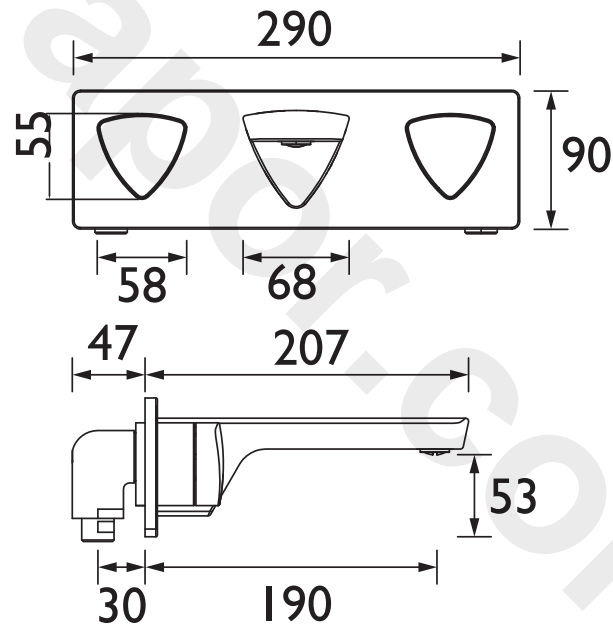

BRG WMBAS C

BRIGHT Tap Range Bright Wall Mounted Basin Mixer Chrome

Features:

- Long life and easy to use 1/4 turn ceramic disc valves
- 1/2" valve

Product Certifications:

For more products, visit our website:
<http://www.bristan.com>

Specification

Product Type:	Bathroom Taps
Main Construction Material:	Brass
Mount Type:	Wall Mounted
Handle Type:	Round Handles
Connection Inlet:	15mm Compression Threaded Tail
Connection Outlet:	M24 Aerator
Number of Tap Holes:	3
Valve/Cartridge Type:	1/2" Ceramic Disc Valve
Plumbing System Requirements:	Suitable for all plumbing systems
Minimum Dynamic Pressure (bar):	0.2 bar
Maximum Dynamic Pressure (bar):	5.0 bar
Maximum Hot Water Temperature °C:	65°C
Maximum Static Pressure (bar):	10 bar
Flow Type:	Single Flow
Isolation Included:	No

Dimensions (measurements in mm)

Flow Rates (l/min)

System Pressure (bar)	0.2	0.5	1	2	3	5
BRG WMBAS C (mixed)	13.2	20.8	29.4	41.6	51	65.8

TECHNICAL DATA SHEET

BRISTAN

D3